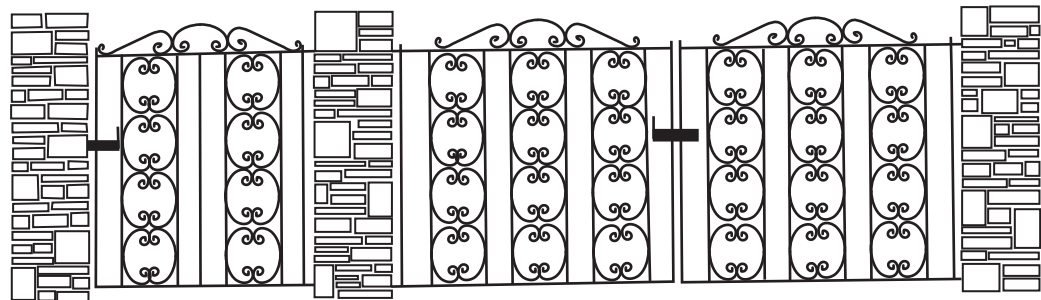

G Randall & Sons

Est 1948

Bespoke quality gates and railings

Broadway

Springhead

Bincombe

Furzey

The Forge, 1 Newstead Road, Weymouth DT3 6BZ