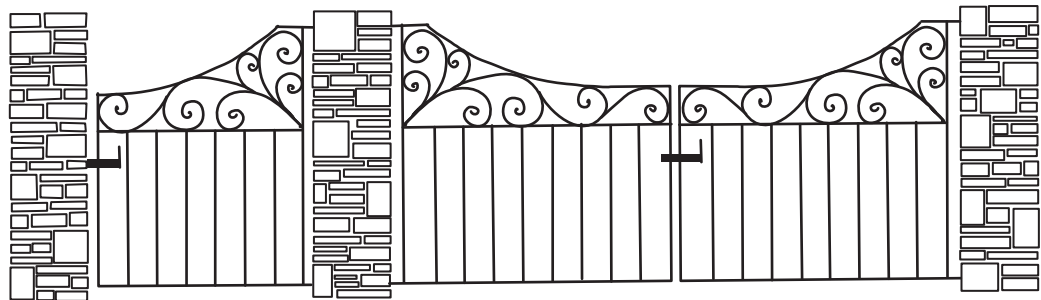

G Randall & Sons

Est 1948

Bespoke quality gates and railings

Broadway

Springhead

Bincombe

Furzey

The Forge, 1 Newstead Road, Weymouth DT3 6BZ