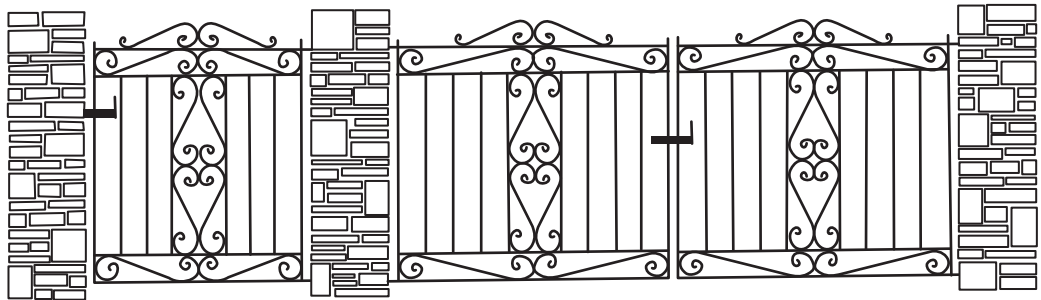

G Randall & Sons

Est 1948

Bespoke quality gates and railings

Broadway

Springhead

Bincombe

Furzey

The Forge, 1 Newstead Road, Weymouth DT3 6BZ