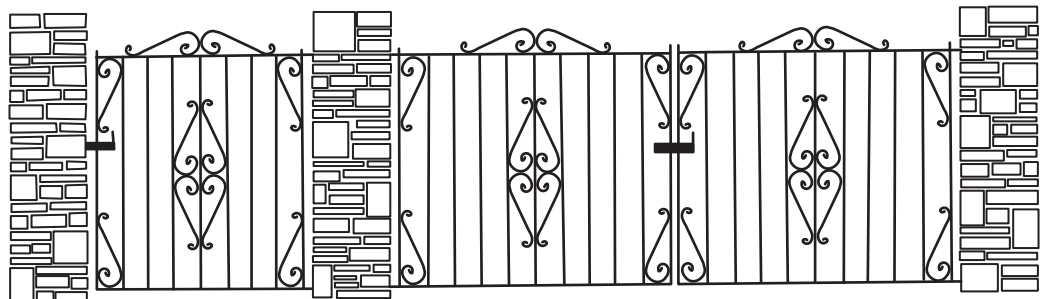

G Randall & Sons

Est 1948

Bespoke quality gates and railings

Broadway

Springhead

Bincombe

Furzey

The Forge, 1 Newstead Road, Weymouth DT3 6BZ